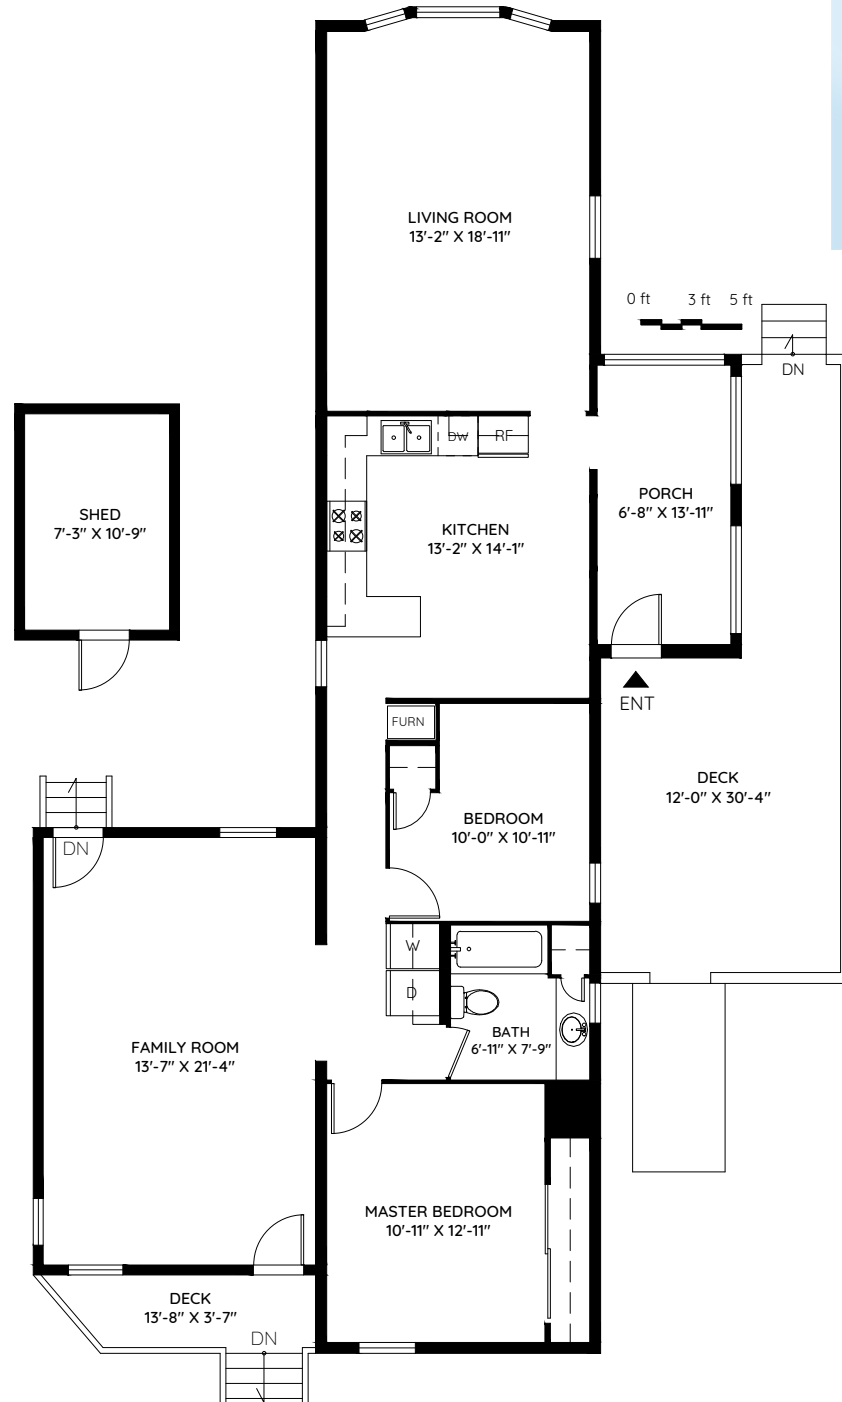

UNIT 22 43201 LOUGHEED HIGHWAY

DEROCHE, BC

MAIN	1,371 SQ.FT.
DECK	340 SQ.FT.
SHED	97 SQ.FT.
CEILING HEIGHT	7'-5"

MIDDLETON TEAM
RECOMMENDED BY FRIENDS

604.615.9800 | MiddletonTeam.ca